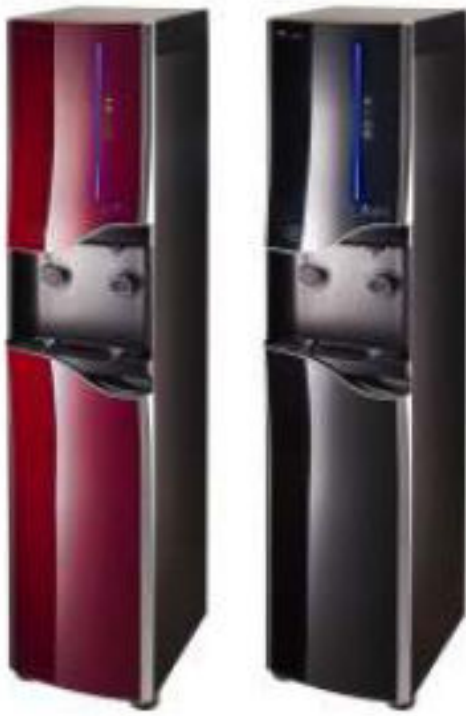

Well-Being Premium IGUASSU

New Superior Style!

Elegant Design

Display of Sophistication and Beauty

1. Luxurious Black & Wine Colors
2. Modern Streamlined design, highlighted with graceful curves
3. Refined Touch-Sensor buttons
4. Blue LED lighting

Technology Breakthrough

Convenient Functions designed to aid the customer

1. System realizing a high energy efficiency
2. Separate Water Delivery
: Varying temperatures from a Single Spout
3. Default Function
: Designed to automatically convert to cold water mode when in queue
4. Hot Water Locking Function with Touch Sensor

Model Name	Iguassu
Product Type	Hot, Cold and Ambient Water Purifier
Dimension	W360×D455×H1,424 (mm)
Weight	42.5kg
Tank Volume	Hot(3.8l), Cold(4.4l), Ambient(15l)